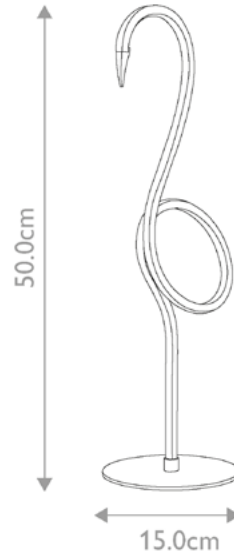

MODEL: Flamingo LED Table Lamp - White

The Flamingo Table Lamp is a modern and fun 6W LED portable that stands is made of metal and stands 50cm tall. It has 420 Lumens of light and has an in-line switch. Available in black, white or pink finishes.

1. Stock Code	FLAMINGO-TL-WHT	17. Minimum Drop (mm)	
2. Product Type	Table Lamp	18. Maximum Drop (mm)	
3. Category	Interior	19. Country of Origin	PRC
4. Family	Flamingo	20. Coastal Resistant	No
5. Finish	White	21. Net Weight (kg)	
6. Energy Rating	E	22. Gross Weight (kg)	
7. Class	Class I	23. Dimmable Fitting	No
8. Voltage	220-240v 50hz	24. Switch Type	in-line
9. Max. Wattage	6W LED	25. Power Source	Plug
10. Lamp Holder Type	Integrated LED	26. Build Materials	Metal, PVC
11. No. of Lamps	1	27. Box Dimensions	39.5 x 21 x 56 cm
12. Lamp Supplied	Yes	28. Barcode	5024005009870
13. Lumen Output	420Lm	29. Guarantee	general 2 year guarantee
14. LED Colour Temp	3000k		
15. Overall Height (mm)	500mm		
16. Overall Width (mm)	150mm		