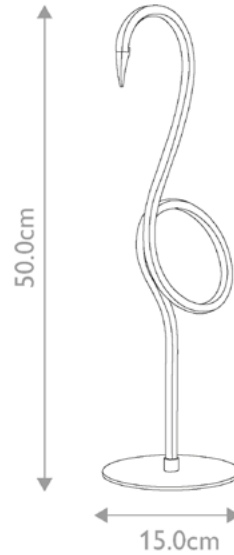

MODEL: Flamingo LED Table Lamp - Black

The Flamingo Table Lamp is a modern and fun 6W LED portable that stands is made of metal and stands 50cm tall. It has 420 Lumens of light and has an in-line switch. Available in black, white or pink finishes.

1. Stock Code	FLAMINGO-TL-BLK	17. Minimum Drop (mm)	
2. Product Type	Table Lamp	18. Maximum Drop (mm)	
3. Category	Interior	19. Country of Origin	PRC
4. Family	Flamingo	20. Coastal Resistant	No
5. Finish	Black	21. Net Weight (kg)	
6. Energy Rating	E	22. Gross Weight (kg)	
7. Class	Class I	23. Dimmable Fitting	No
8. Voltage	220-240v 50hz	24. Switch Type	in-line
9. Max. Wattage	6W LED	25. Power Source	Plug
10. Lamp Holder Type	Integrated LED	26. Build Materials	Metal, PVC
11. No. of Lamps	1	27. Box Dimensions	39.5 x 21 x 56 cm
12. Lamp Supplied	Yes	28. Barcode	5024005009870
13. Lumen Output	420Lm	29. Guarantee	general 2 year guarantee
14. LED Colour Temp	3000k		
15. Overall Height (mm)	500mm		
16. Overall Width (mm)	150mm		